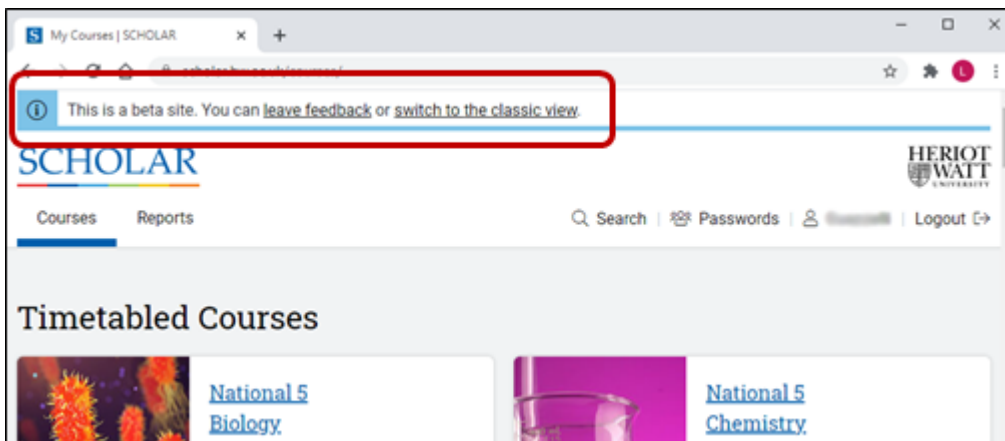

When you log into SCHOLAR, access the beta site through the 'try the new beta site' link at the top of the page. On the beta site, you can access your usual content and continue to use the reporting system to track progress.

You can switch seamlessly between the classic and beta platforms using the link in the notification bar.

We would love to hear your initial impressions! The 'leave feedback' link allows you to tell us about your experience.