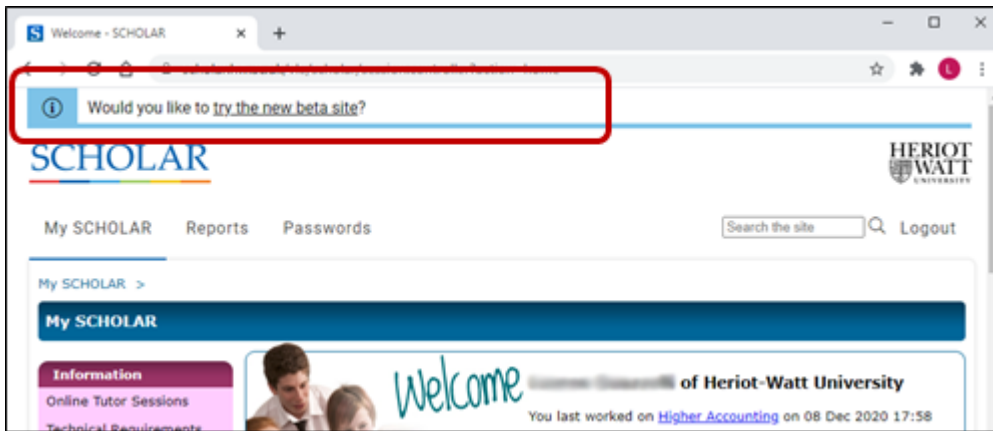

When you log into SCHOLAR, access the beta site through the 'try the new beta site' link at the top of the page. On the beta site, you can access your usual content and continue to use the reporting system to track progress.

You can switch seamlessly between the classic and beta platforms using the link in the notification bar.

We would love to hear your initial impressions! The 'leave feedback' link allows you to tell us about your experience.